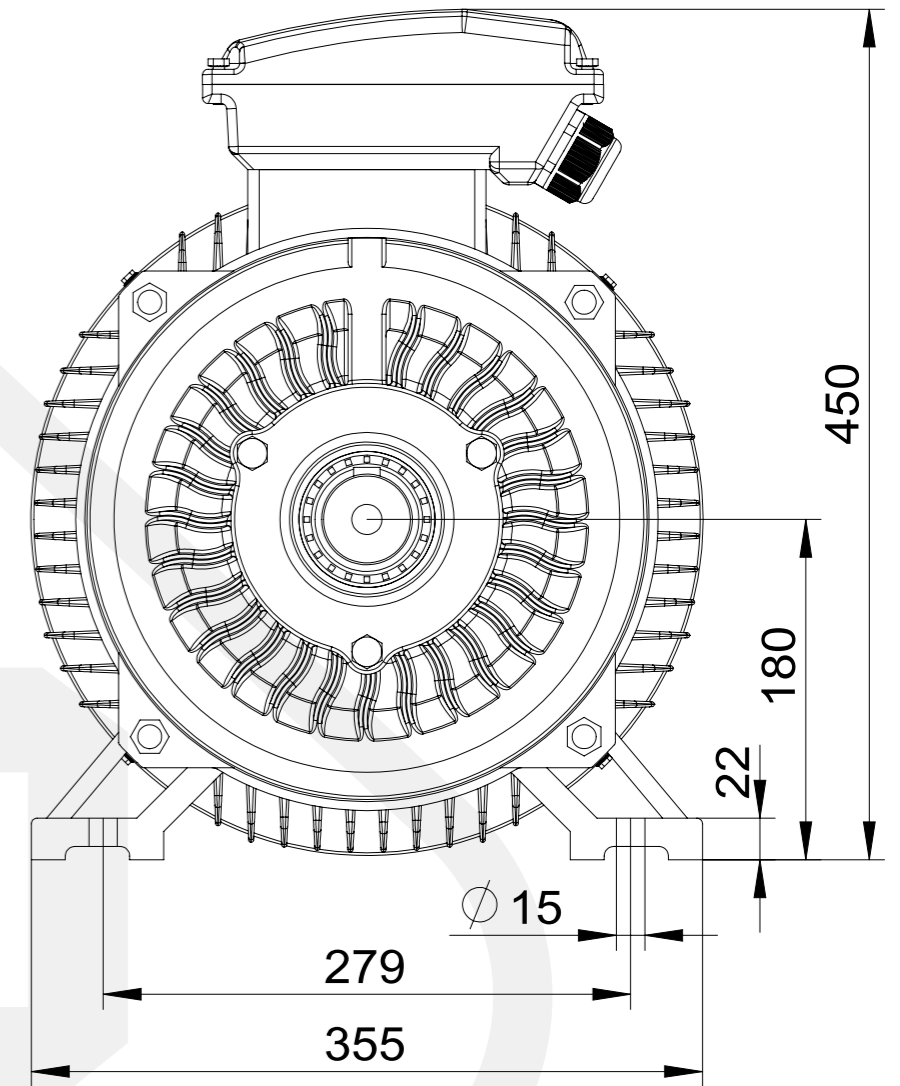

A-A
1:2

2LC-180L-B3
Mounting diagram