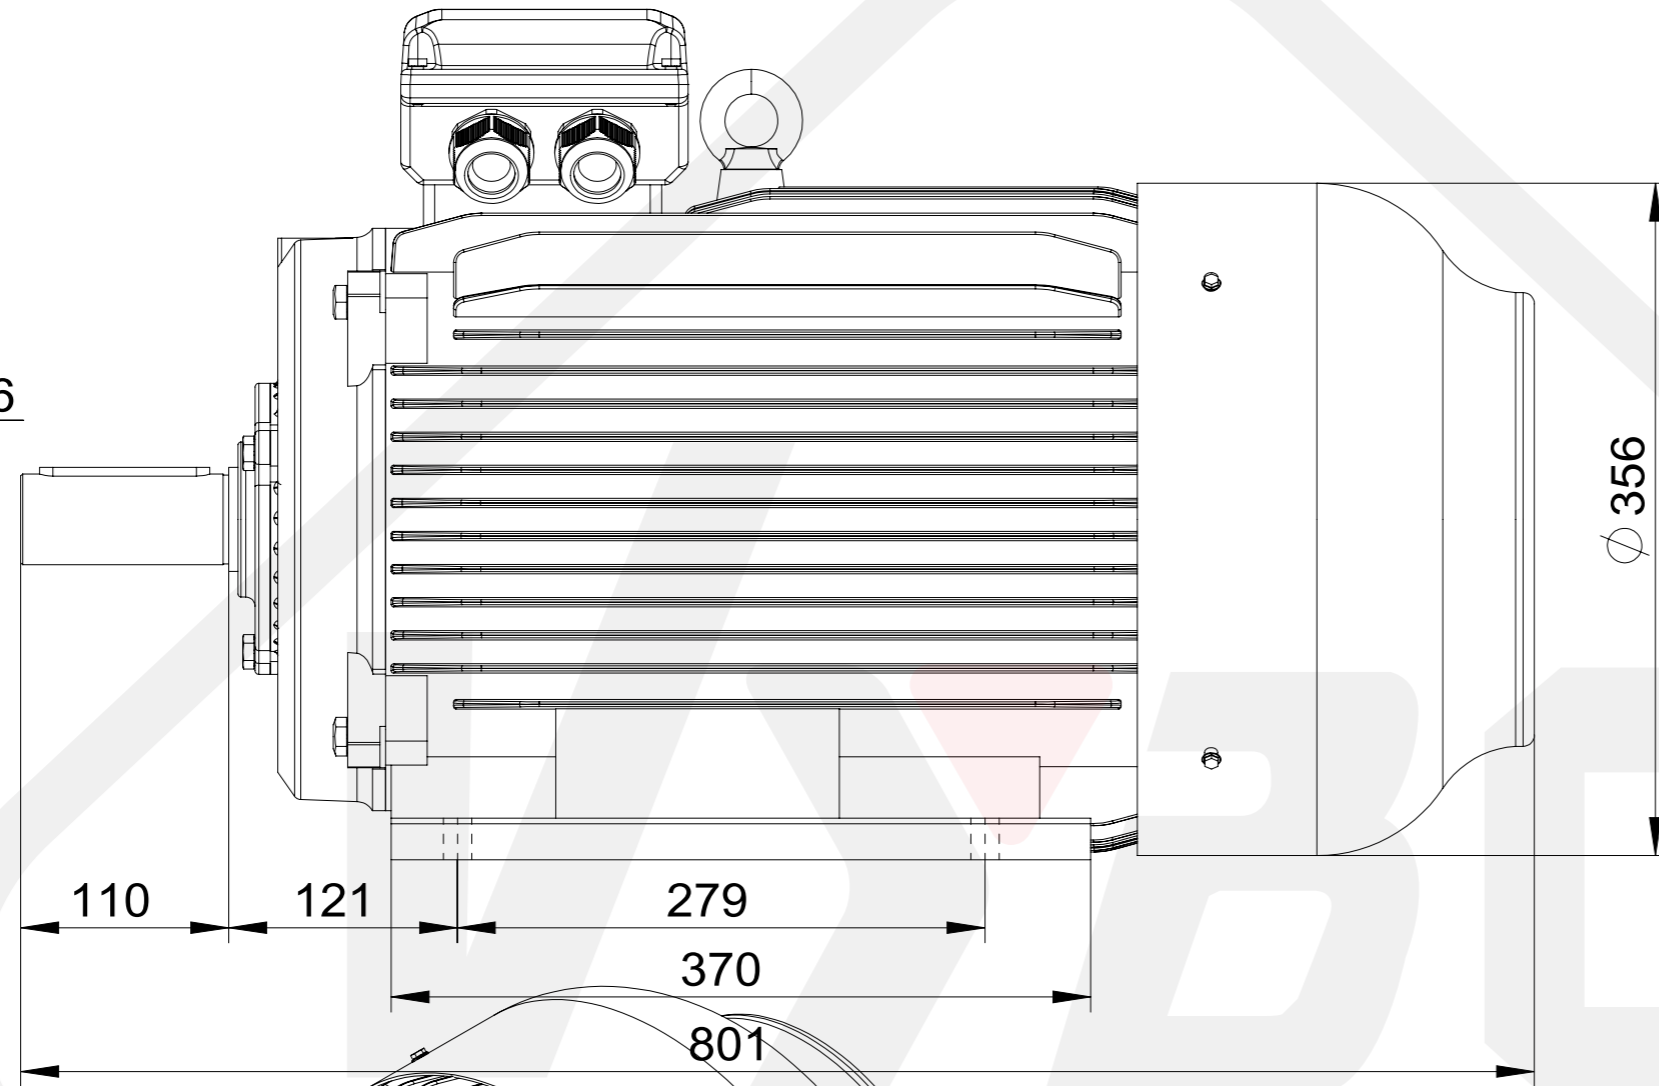

A-A
1:2

2LC-180L-B3
Mounting diagram