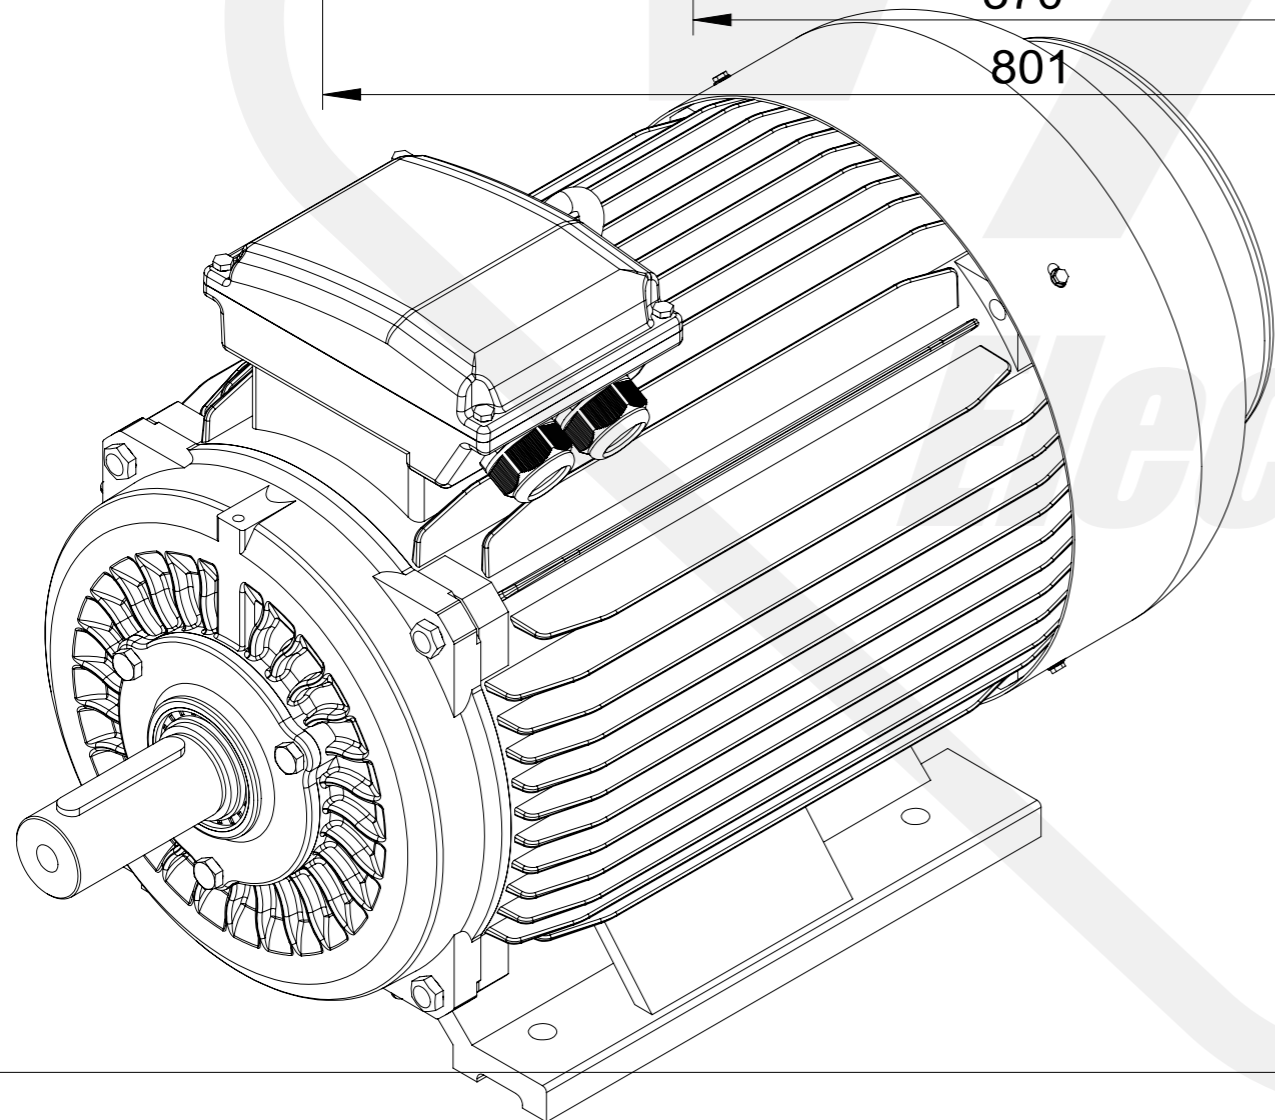

A-A
1:2

2LC-180L-B3
Mounting diagram