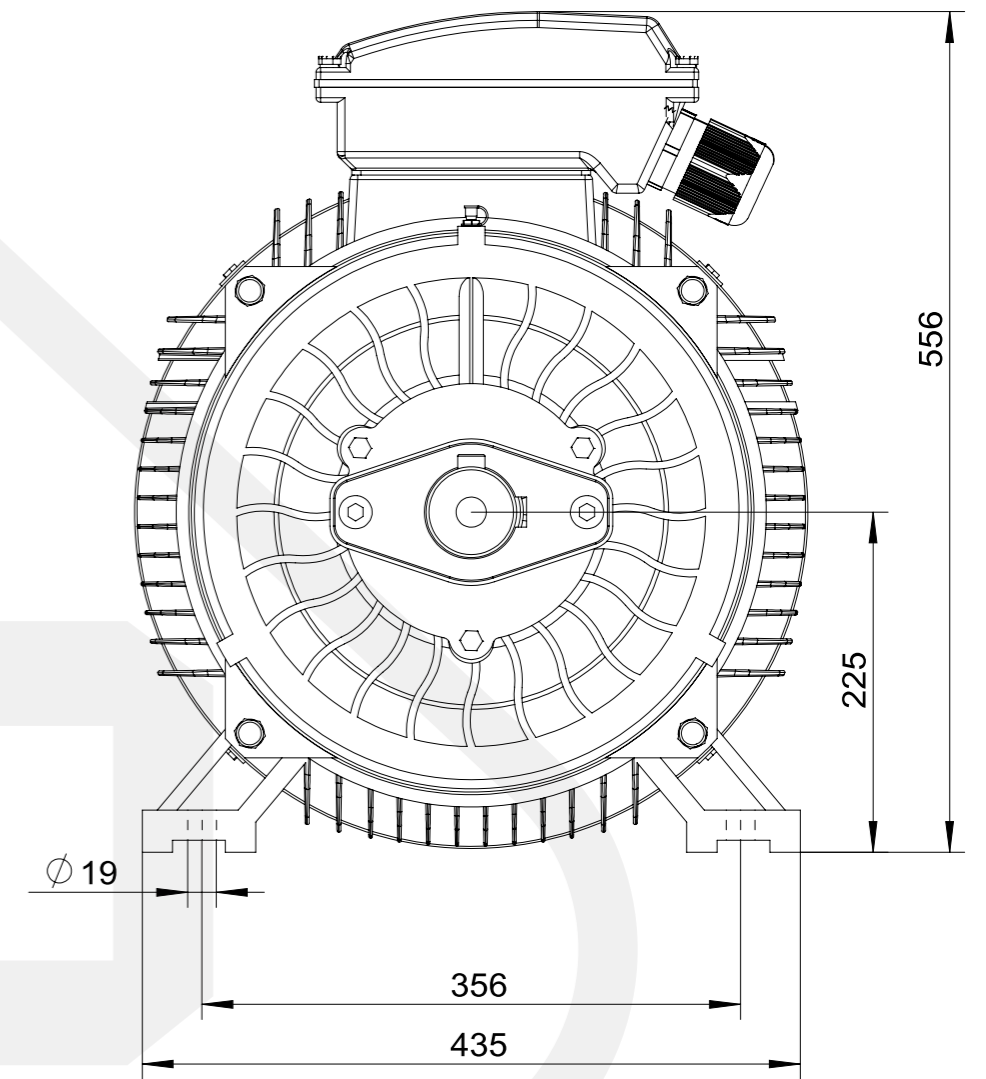

A-A
1:3

Electric s.r.o.

4LC-225S-B3
Mounting diagram