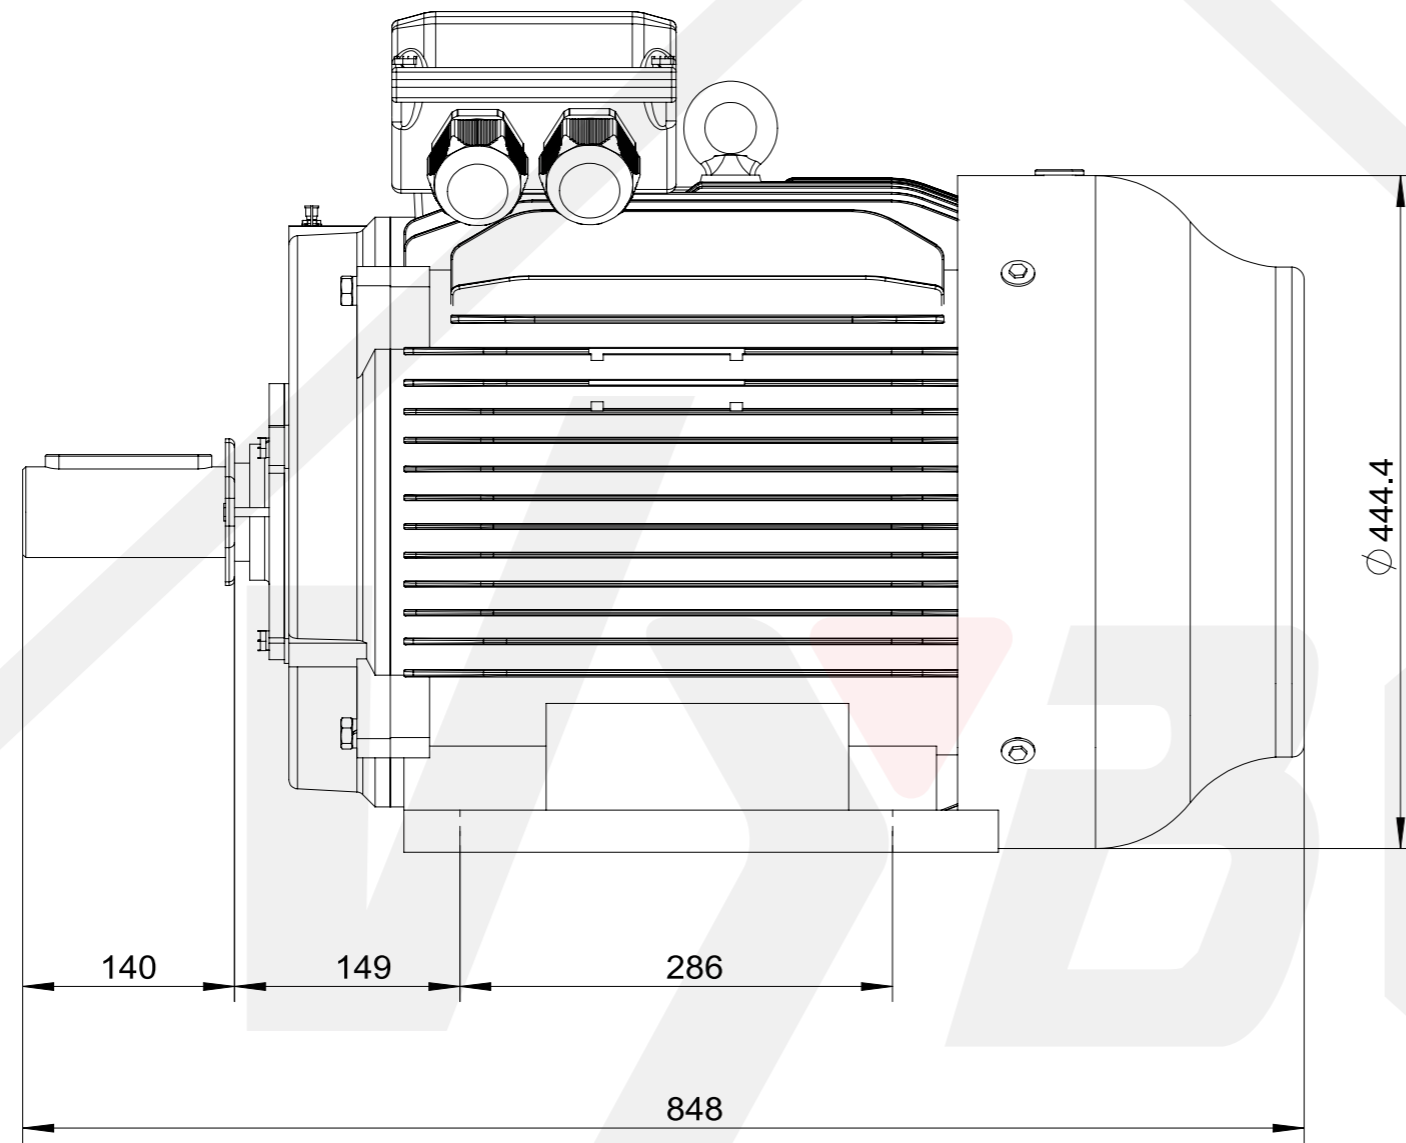

A-A
1:3

Electric s.r.o.

4LC-225S-B3
Mounting diagram